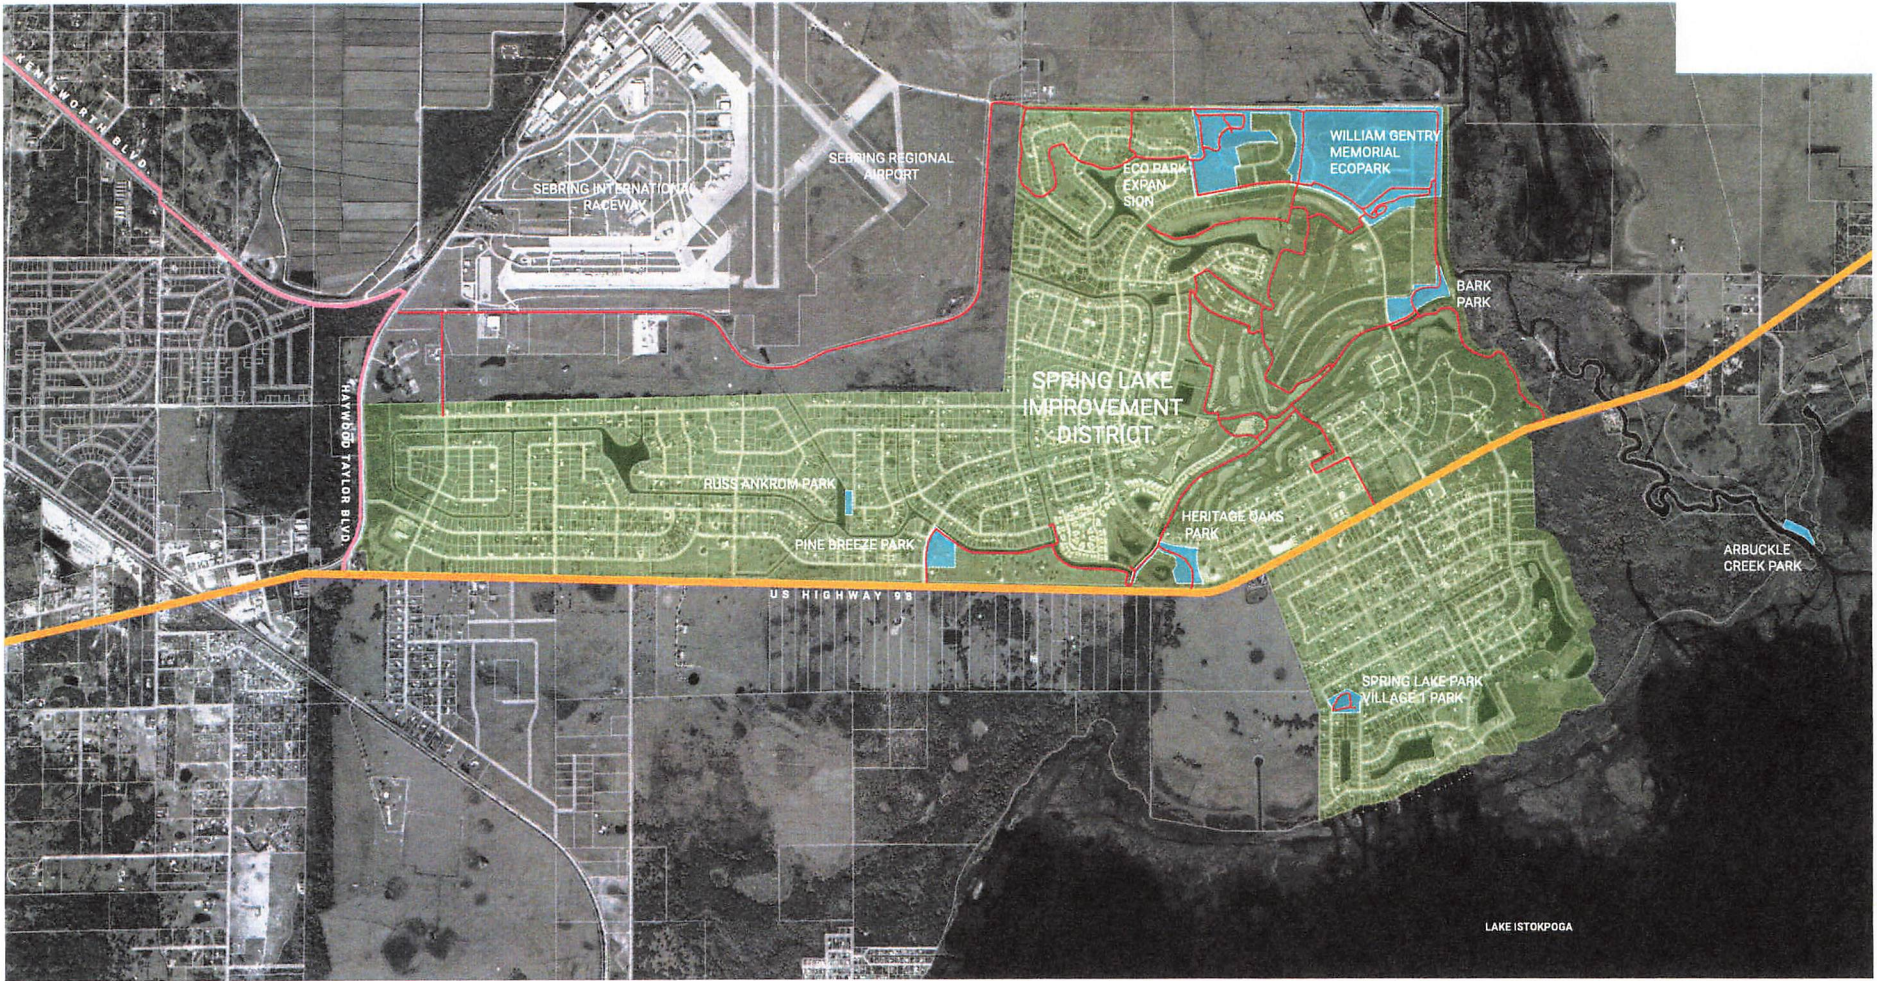

SPRING LAKE | PARKS MASTER PLANNING PACKAGE

April 24, 2024

SPRING LAKE | PINE BREEZE PARK

April 24, 2024

SPRING LAKE | Spring Lake Improvement District Overall Plan
April 24, 2024

SPRING LAKE | Spring Lake William Gentry Memorial Eco-Park Improvements
 April 24, 2024

SPRING LAKE | Sunset Park and Pavillion Concept Plan
 April 24, 2024

SPRING LAKE | Eco Park Overlook
April 24, 2024

SPRING LAKE | Ecopark Halfway Station Concept Plan
April 24, 2024

SPRING LAKE | Spring Lake Park Village-1 Park
 April 24, 2024

SPRING LAKE | Bark Park Improvements
 April 24, 2024

GRAVEL TRAILER PARKING SPACES
EXTENSION OF FUTURE PAVED ACCESS

EXISTING BOAT RAMP

EXISTING FISHING PIER

RESTROOM FACILITIES

PLAYGROUND, WITH WOOD FIBER MULCH AND CONCRETE CURB

SHADE STRUCTURE WITH PICNIC TABLES AND GRILL, TYP.

EXERCISE EQUIPMENT

SPRING LAKE | Arbuckle Creek Park
April 24, 2024

SPRING LAKE | Russ Ankrum Park
 April 24, 2024

SPRING LAKE | Heritage Oaks Park
 April 24, 2024