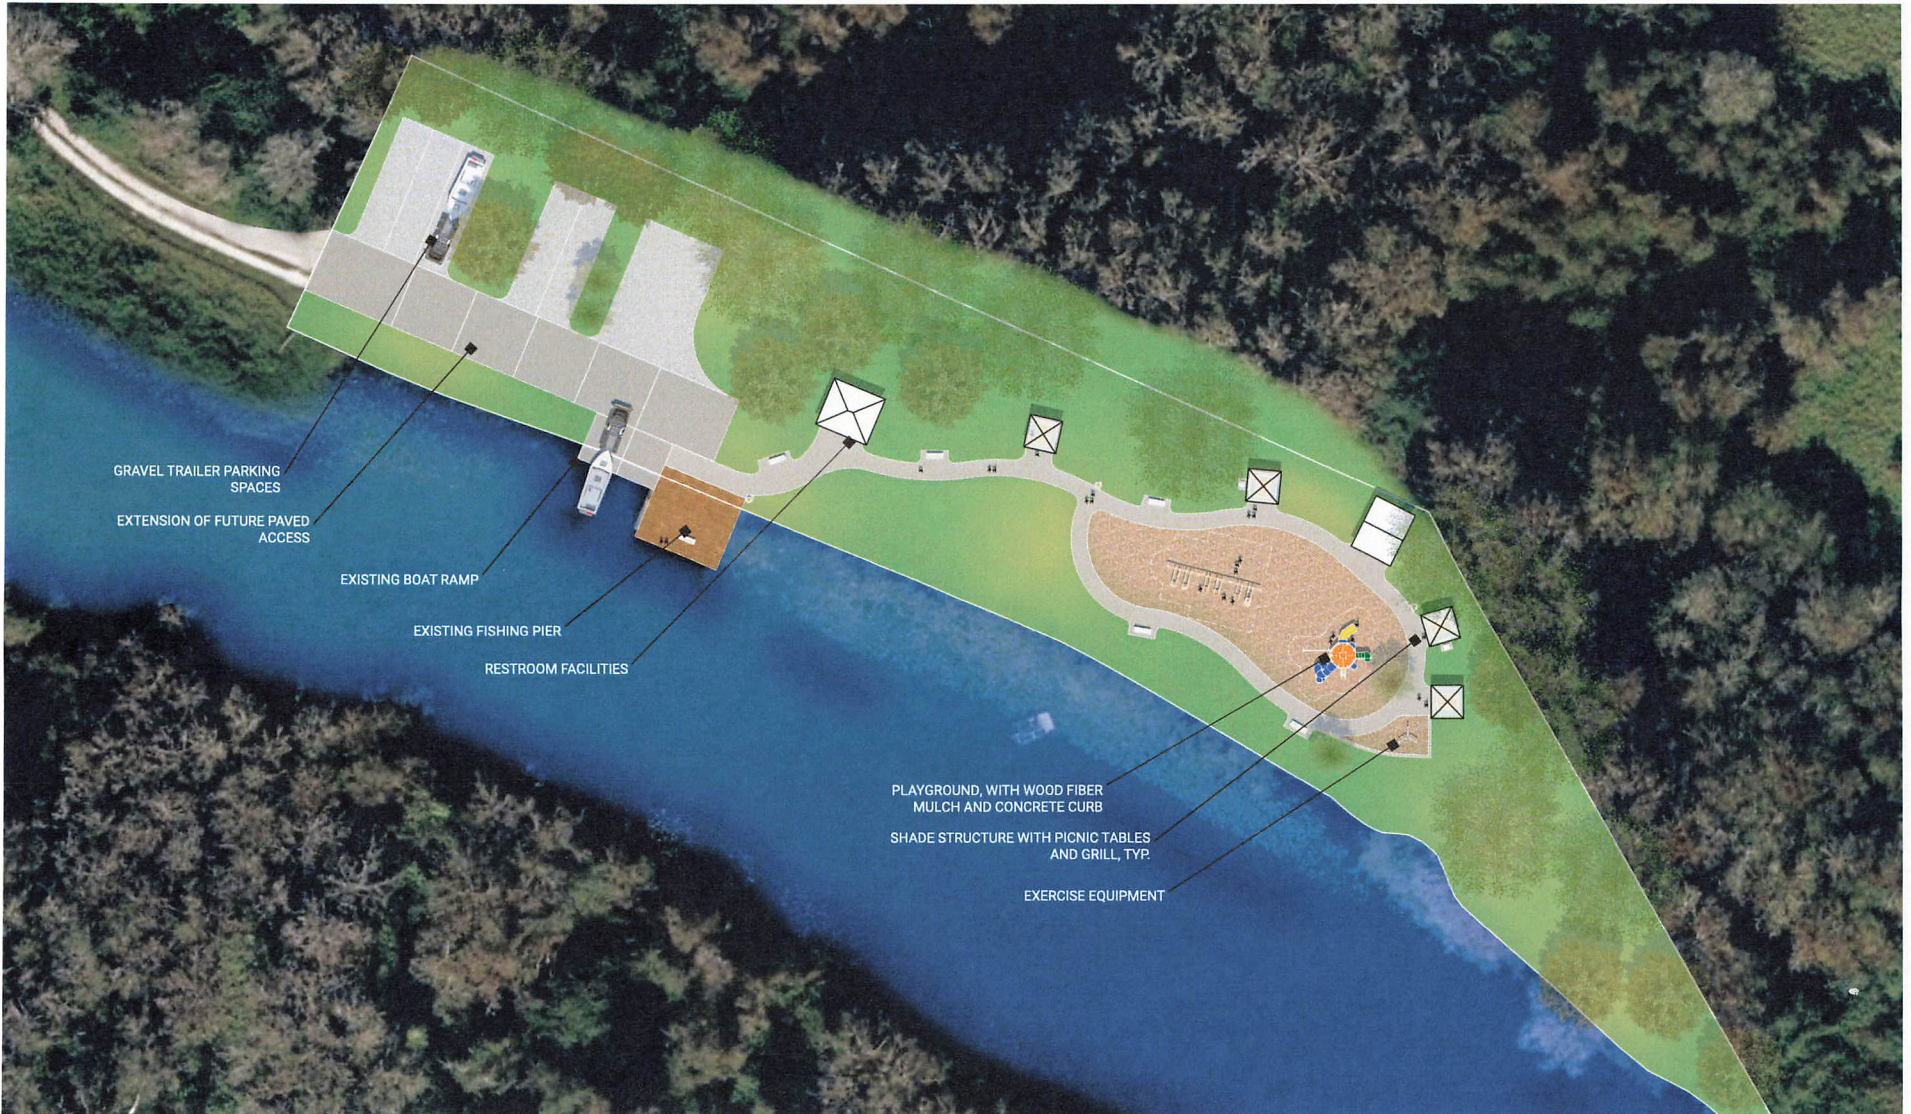

SPRING LAKE | Sunset Park and Pavillion Concept Plan
 April 24, 2024

SPRING LAKE | Eco Park Overlook
April 24, 2024

SPRING LAKE | Ecopark Halfway Station Concept Plan
April 24, 2024

SPRING LAKE | Spring Lake Park Village-1 Park
 April 24, 2024

SPRING LAKE | Bark Park Improvements
 April 24, 2024

GRAVEL TRAILER PARKING SPACES
EXTENSION OF FUTURE PAVED ACCESS

EXISTING BOAT RAMP

EXISTING FISHING PIER

RESTROOM FACILITIES

PLAYGROUND, WITH WOOD FIBER MULCH AND CONCRETE CURB

SHADE STRUCTURE WITH PICNIC TABLES AND GRILL, TYP.

EXERCISE EQUIPMENT

SPRING LAKE | Arbuckle Creek Park
April 24, 2024

SPRING LAKE | Russ Ankrum Park
 April 24, 2024

SPRING LAKE | Heritage Oaks Park
 April 24, 2024

SPRING LAKE | Spring Lake Proposed Community Trails Map
 April 24, 2024