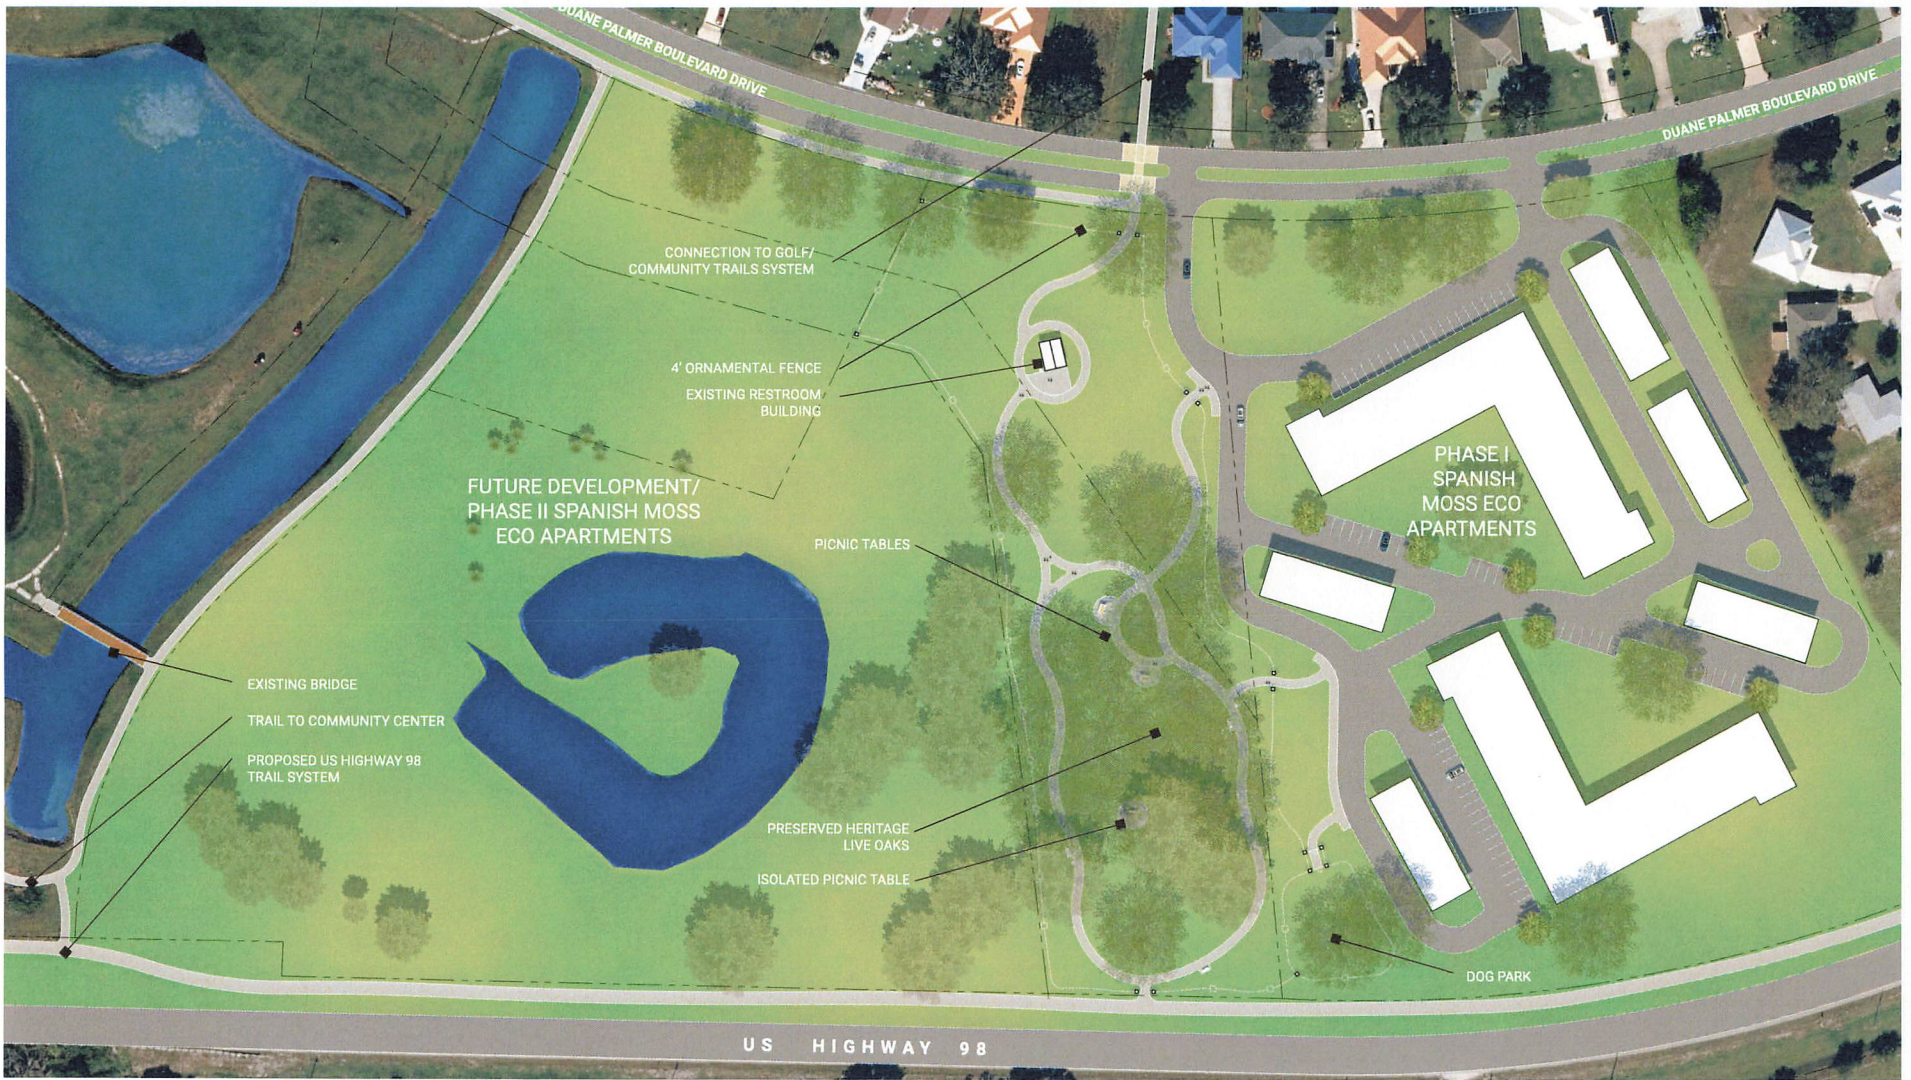

SPRING LAKE | Bark Park Improvements
 April 24, 2024

GRAVEL TRAILER PARKING SPACES
EXTENSION OF FUTURE PAVED ACCESS

EXISTING BOAT RAMP

EXISTING FISHING PIER

RESTROOM FACILITIES

PLAYGROUND, WITH WOOD FIBER MULCH AND CONCRETE CURB

SHADE STRUCTURE WITH PICNIC TABLES AND GRILL, TYP.

EXERCISE EQUIPMENT

SPRING LAKE | Arbuckle Creek Park
April 24, 2024

SPRING LAKE | Russ Ankrum Park
 April 24, 2024

SPRING LAKE | Heritage Oaks Park
 April 24, 2024

SPRING LAKE | Spring Lake Proposed Community Trails Map
 April 24, 2024