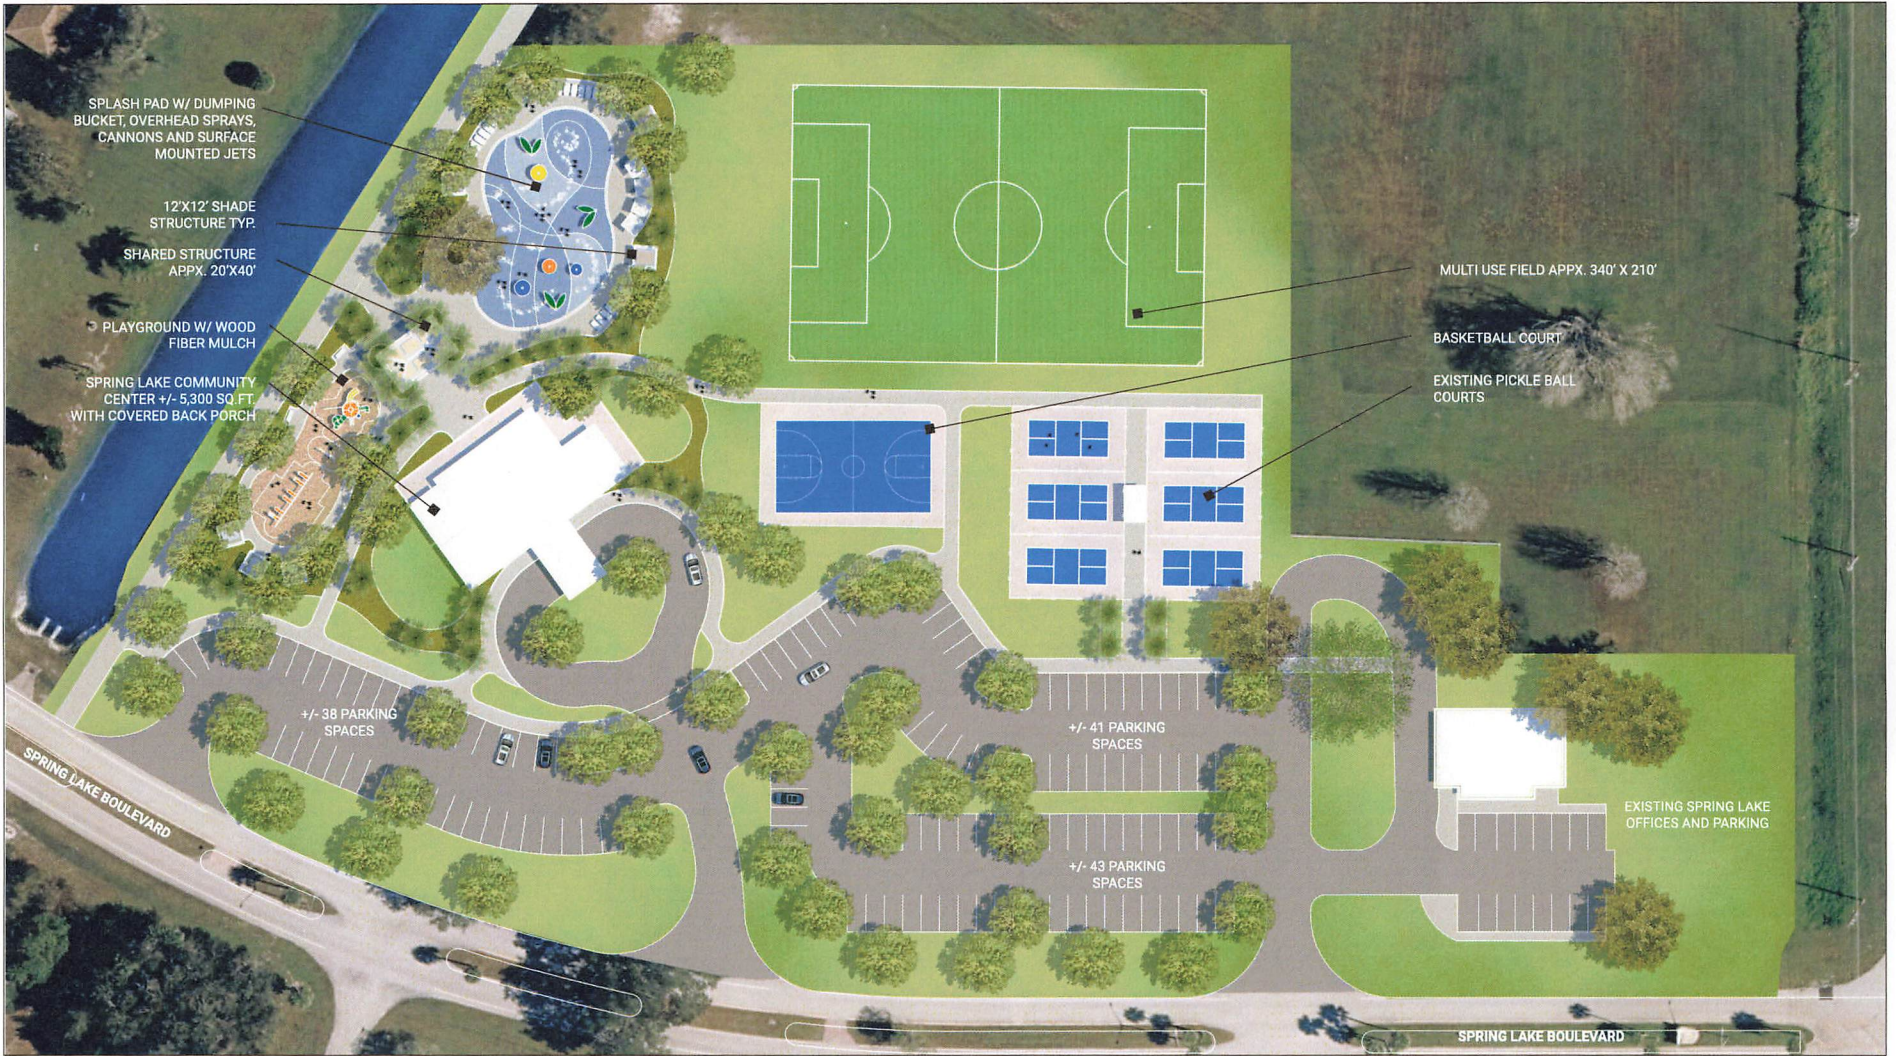

SPRING LAKE | PINE BREEZE PARK

April 24, 2024