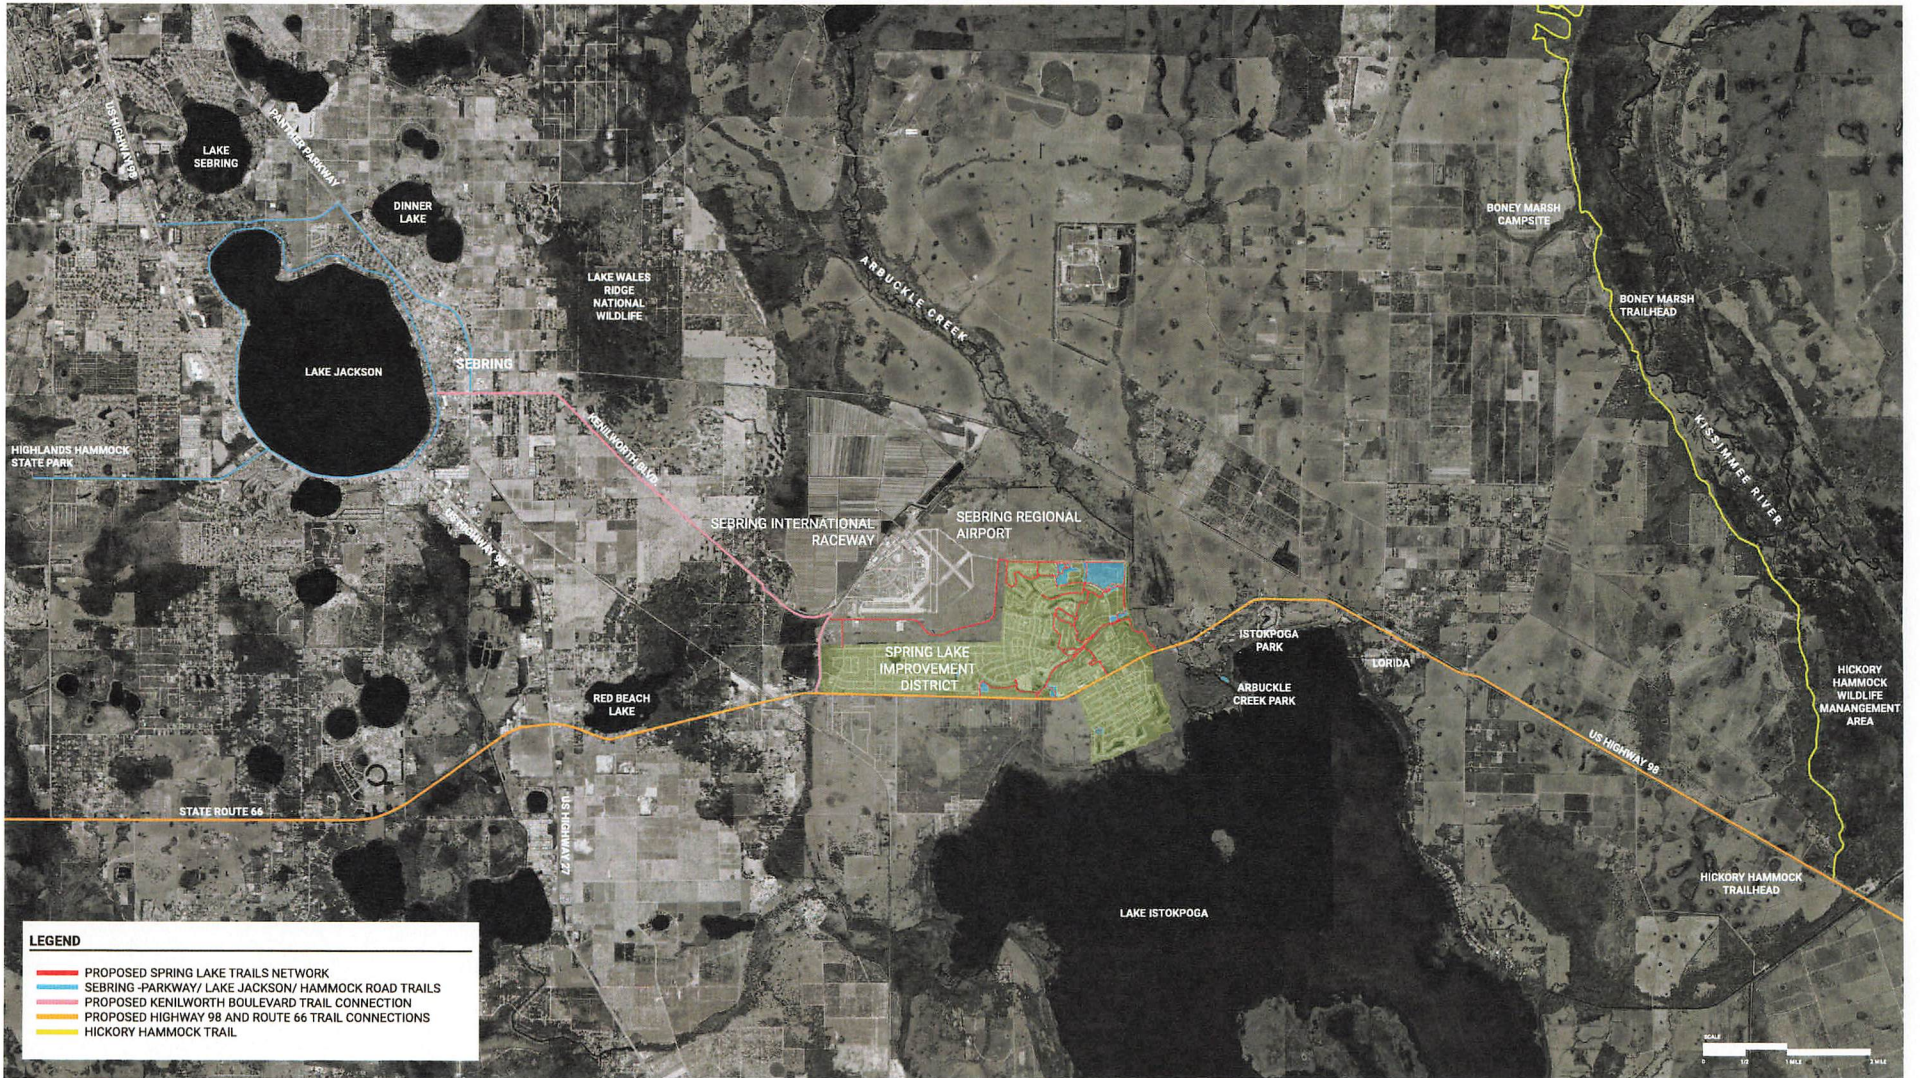

SPRING LAKE | Bark Park Improvements
 April 24, 2024

GRAVEL TRAILER PARKING SPACES
EXTENSION OF FUTURE PAVED ACCESS

EXISTING BOAT RAMP

EXISTING FISHING PIER

RESTROOM FACILITIES

PLAYGROUND, WITH WOOD FIBER MULCH AND CONCRETE CURB

SHADE STRUCTURE WITH PICNIC TABLES AND GRILL, TYP.

EXERCISE EQUIPMENT

SPRING LAKE | Arbuckle Creek Park
April 24, 2024

SPRING LAKE | Russ Ankrum Park
 April 24, 2024

SPRING LAKE | Heritage Oaks Park
 April 24, 2024

SPRING LAKE | Spring Lake Proposed Community Trails Map
 April 24, 2024